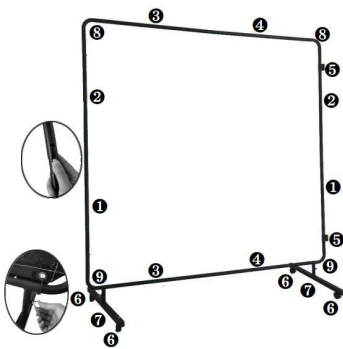

## SPECIFICATIONS

Model	ERP	Sizes(W*H)	Color	Unit
CPC-0001	00.3796	1.74*1.74m	Orange	Each
CPC-0002	32.0148.01	2.0*1.8m	Orange	Each
CPC-0003	32.0148.02	2.7*1.8m	Orange	Each
CPC-0013	32.0148.04	3.4*1.8m	Orange	Each
CPC-0004	00.3797	1.74*1.74m	Light Green	Each
CPC-0005	00.2708	1.74*1.74m	Red	Each
CPC-0006	00.2707	1.74*1.74m	Green	Each
CPC-0014	32.3770.07	1.3*1.8m	Green	Each
CPC-0015	32.3770.05	2.0*1.8m	Green	Each
CPC-0016	32.3770.04	2.7*1.8m	Green	Each
CPC-0017	32.3770.03	3.4*1.8m	Green	Each

## Welding Curtain Frame

- Suits 1.74\*1.74m welding curtain
- Durable black powder-coated round tube framing
- Snap-fit design for quick and easy assembly
- Lockable wheels for easy movement
- Welding curtain sold separately

### SPECIFICATIONS

Model	ERP	Sizes(W*H)	Color	Unit
CPC-0007	00.3795	1.8*1.8m	Black	Each

### — ASSEMBLY INSTRUCTION

- 1 2. Side Poles \*2\*2.
- 3 4. Top & Bottom Poles \*2\*2.
5. Connectors \*2.
6. Wheels \*4 (2 Lockable).
7. Base Frames \*2.
8. Up Corners \*2.
9. Bottom Corners with screw \*2.