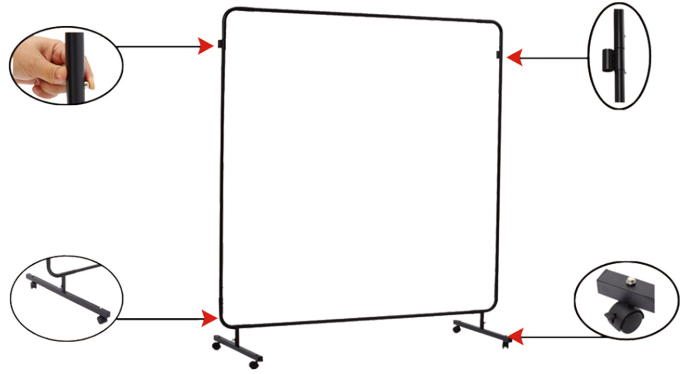

## Welding Curtains

- Flame resistant
- UV resistant
- Waterproof
- Anti-mildew
- Slip resistant
- Scuff resistant
- Chemical resistant
- Color Fade resistant
- Phthalate free
- Airtight etc.
- EN ISO 25980 Approved
- 16mil (0.4mm) specially formulated vinyl

## SPECIFICATIONS

Model	ERP	Sizes(W*H)	Color	Unit
CPC-0001	00.3796	1.74*1.74m	Orange	Each
CPC-0002	32.0148.01	2.0*1.8m	Orange	Each
CPC-0003	32.0148.02	2.7*1.8m	Orange	Each
CPC-0013	32.0148.04	3.4*1.8m	Orange	Each
CPC-0004	00.3797	1.74*1.74m	Light Green	Each
CPC-0005	00.2708	1.74*1.74m	Red	Each
CPC-0006	00.2707	1.74*1.74m	Green	Each
CPC-0014	32.3770.07	1.3*1.8m	Green	Each
CPC-0015	32.3770.05	2.0*1.8m	Green	Each
CPC-0016	32.3770.04	2.7*1.8m	Green	Each
CPC-0017	32.3770.03	3.4*1.8m	Green	Each

## Welding Curtain Frame

- Suits 1.74\*1.74m welding curtain
- Durable black powder-coated round tube framing
- Snap-fit design for quick and easy assembly
- Lockable wheels for easy movement
- Welding curtain sold separately